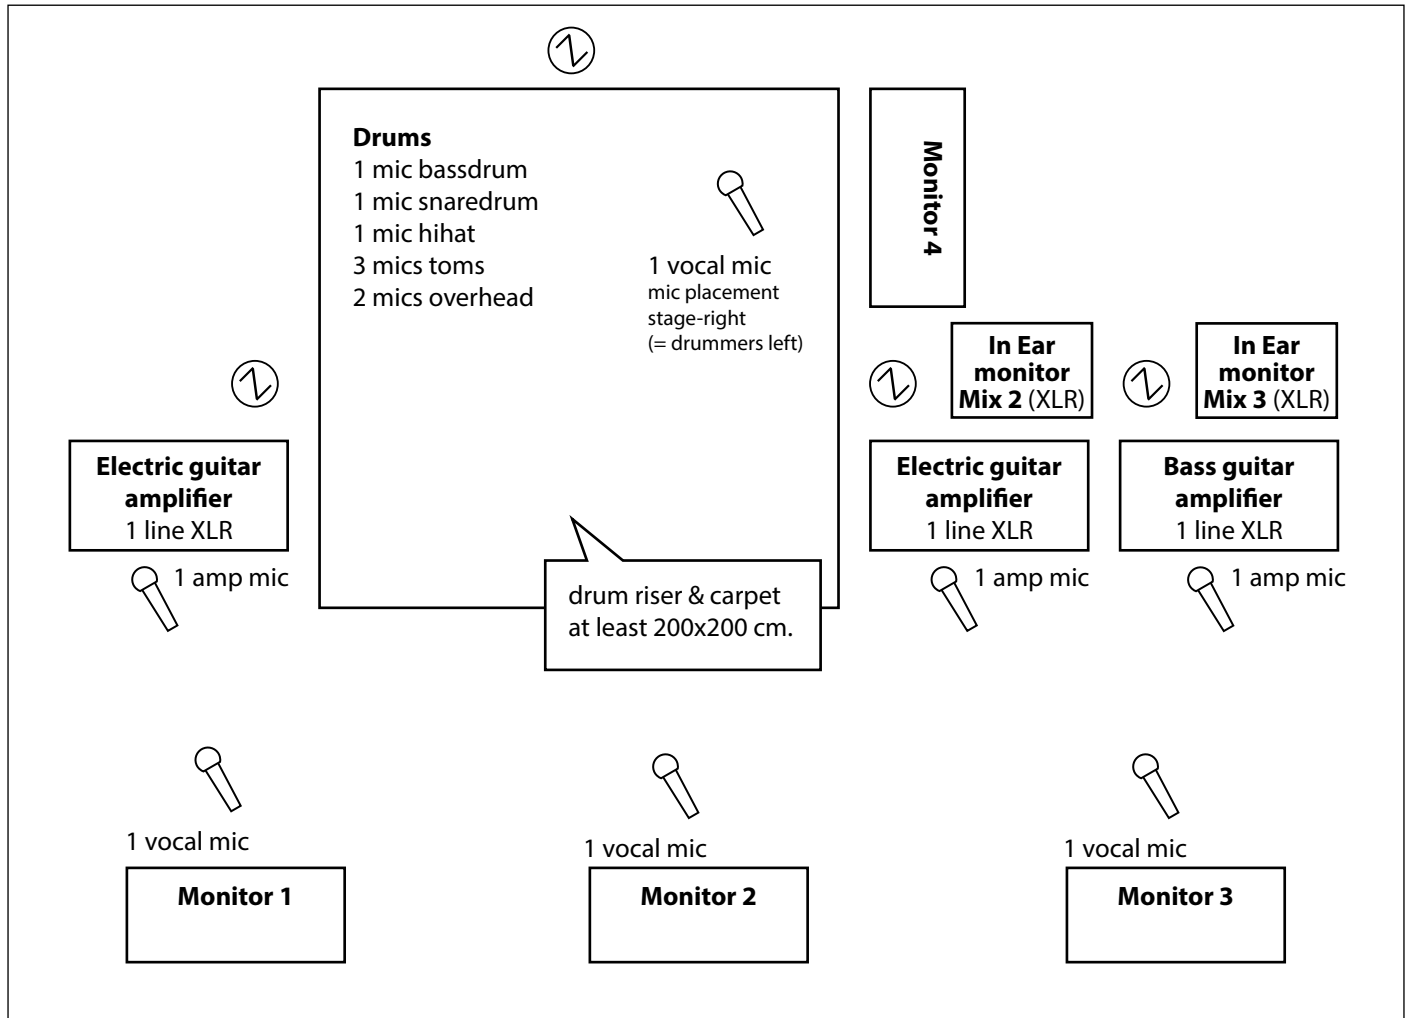

REBELSTAR

STAGEPLAN

<http://www.rebelstar.nl>

Contact: Serge (+31 (0)624607505 / sergenaberman@gmail.com)

Monitor settings:

- Monitor 1** (Martijn - guitars/backing vocals) - own guitar, kick, snare, all vocals
- Monitor 2** (Serge - guitars/lead vocals) - own guitar, kick, all vocals
- Monitor 3** (Bart - bass/backing vocals) - all guitars, bass, kick, all vocals
- Monitor 4** (Richard - drums/backing vocals) - all guitars, bass, kick, snare, all vocals